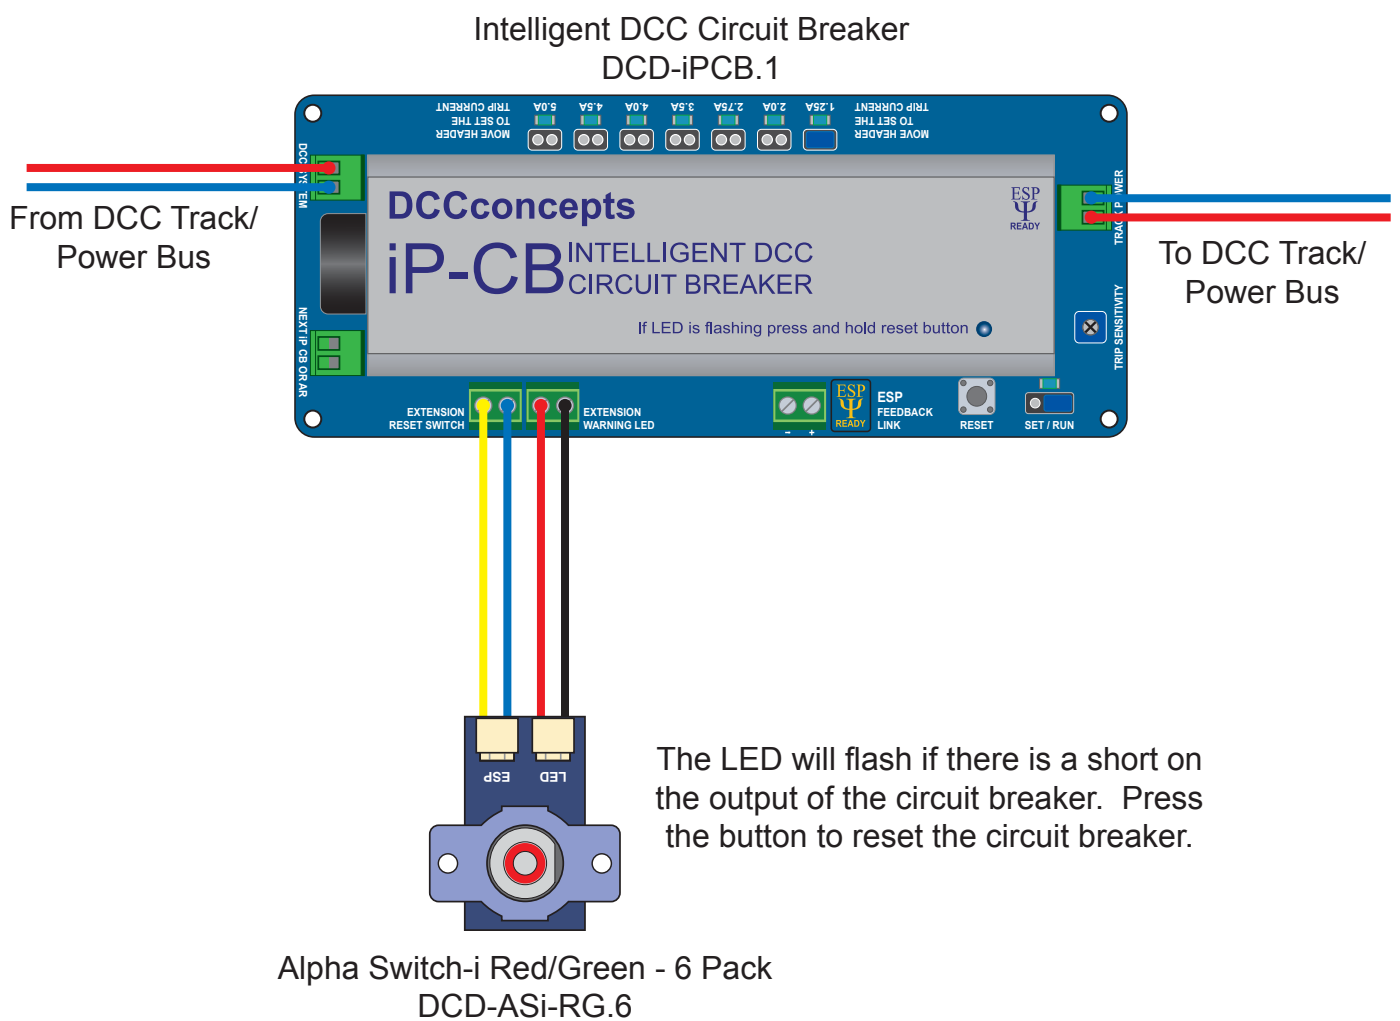

LAYOUT

CONCEPTS

iP-CB Intelligent Circuit Breaker Alpha Switch-i On/Off Switch For Warning & Resetting

The colour of the LED will depend on the way the LED connections are connected to the circuit breaker. If it the wrong colour swap the connection around.