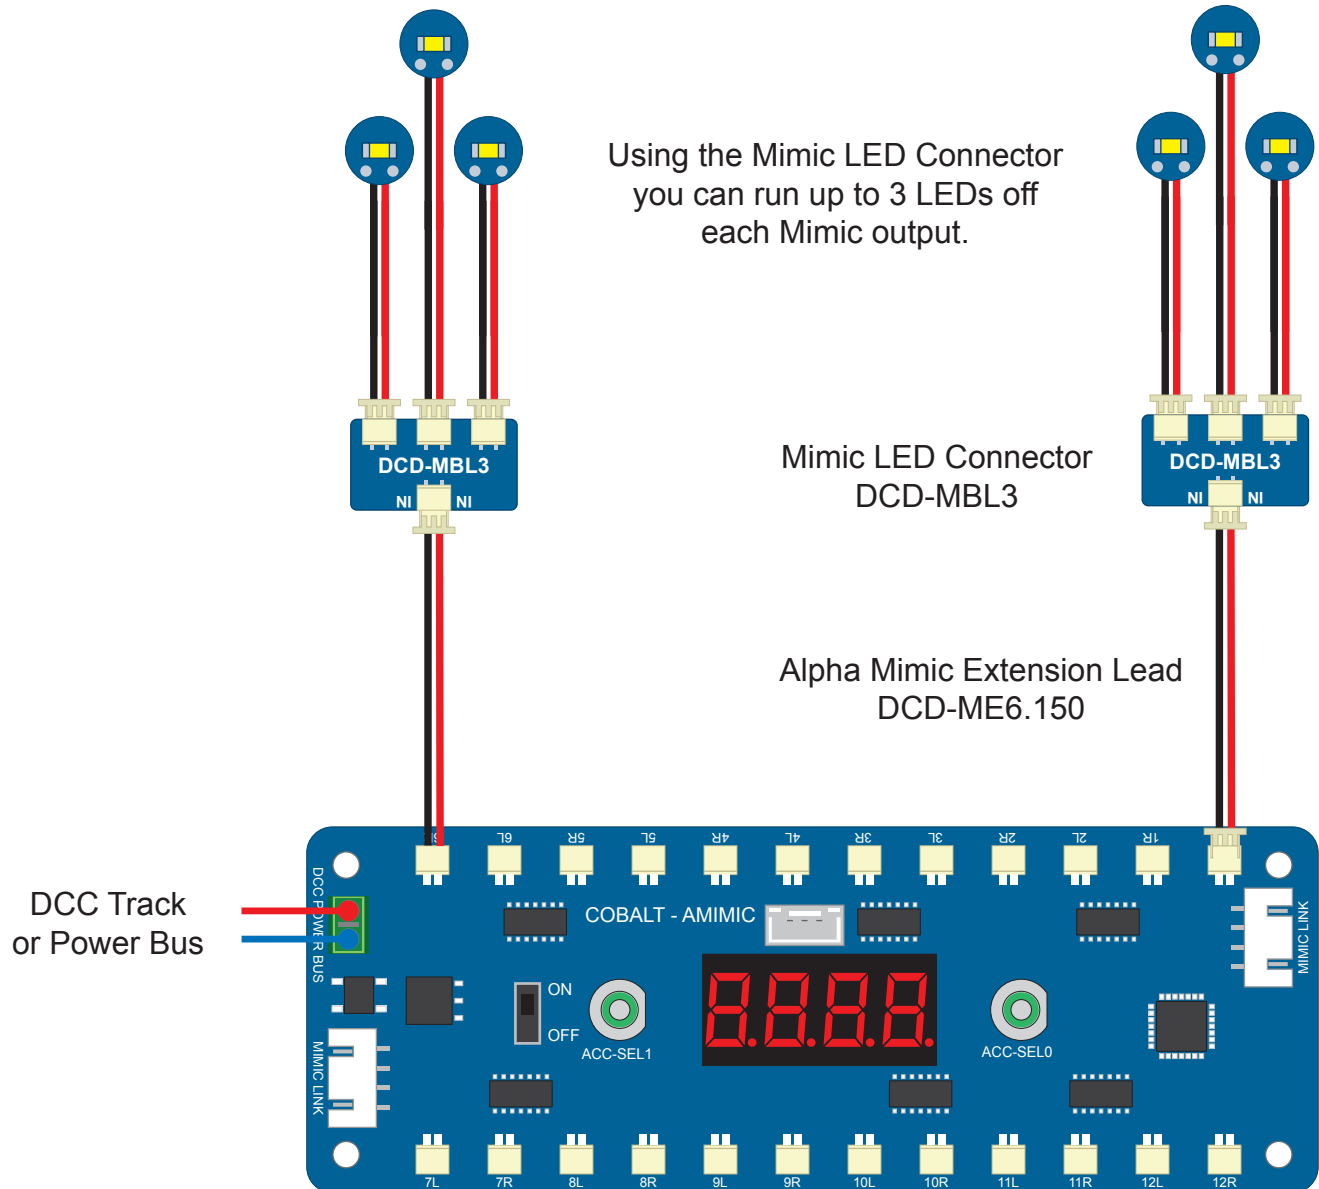

LAYOUT

CONCEPTS

Alpha Mimic Plug & Play Controllable Building Lighting & DCD-MBL3 Adaptor

All the LEDs will be lit at the same time.

All the LEDs will be lit at the same time.

Using the Mimic LED Connector you can run up to 3 LEDs off each Mimic output.

Mimic LED Connector
DCD-MBL3

Alpha Mimic Extension Lead
DCD-ME6.150

DCC Track
or Power Bus