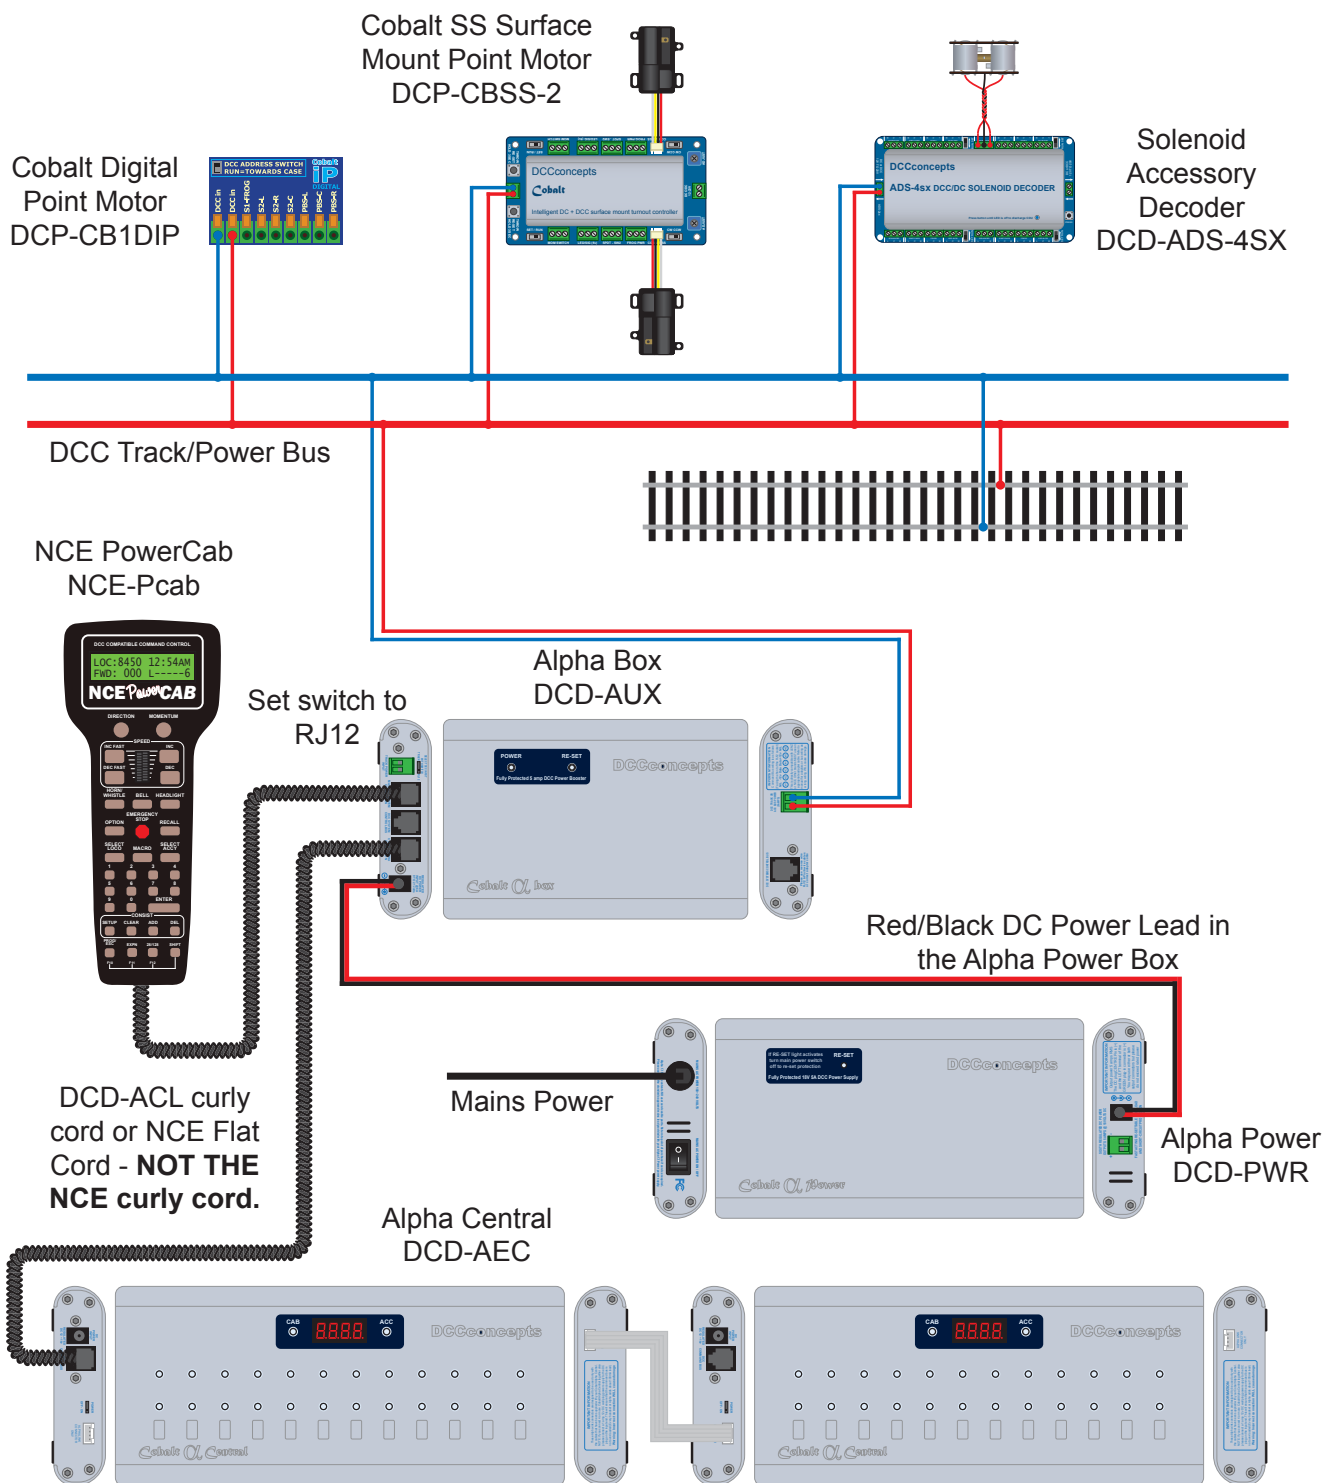

LAYOUT

CONCEPTS

NCE PowerCab With Alpha Box & Alpha Power & Multiple Alpha Centrals

White link cable supplied in the Alpha Central box.