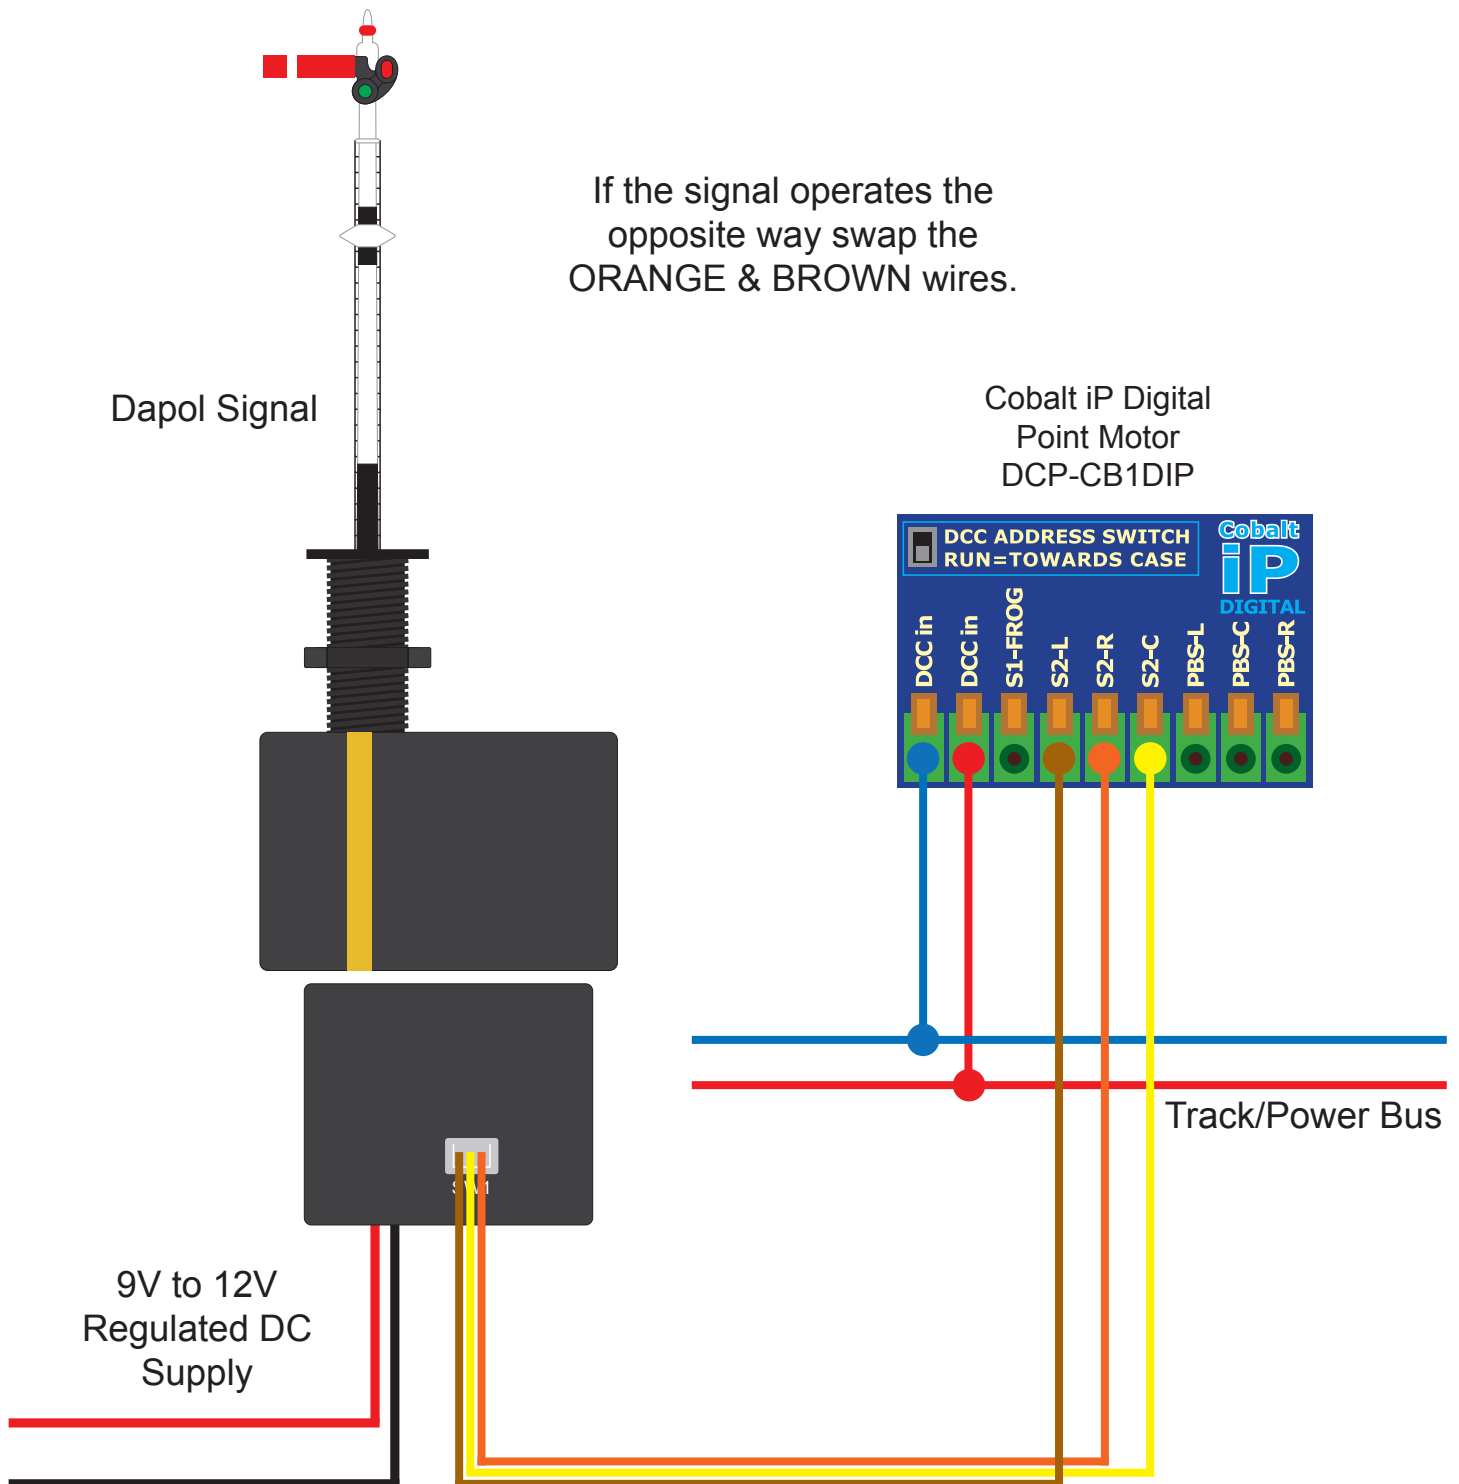

# LAYOUT

### Dapol Servo Signal Controlled By A Cobalt iP Digital Point Motor

If the signal operates the opposite way swap the ORANGE & BROWN wires.