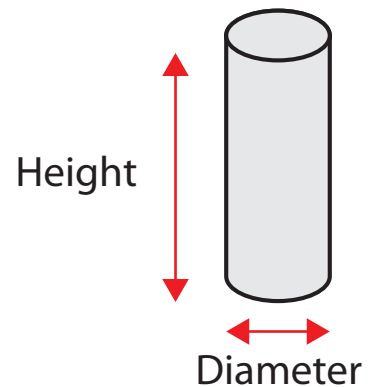

LAYOUT

CONCEPTS

PowerBase Extreme Magnet Pack Larger Magnets Dimensions DCX-PBMXE

The PowerBase extreme magnet pack larger magnets DCX-PBMXE contains the following components:

Qty: 4

Length - 20mm
Width - 8mm
Height - 2mm

Qty: 4

Length - 12mm
Width - 8mm
Height - 2mm

Qty: 4

Length - 25mm
Width - 8mm
Height - 2mm

Qty: 6

Height - 2mm
Diameter - 8mm

Qty: 6

Length - 20mm
Width - 5mm
Height - 2mm