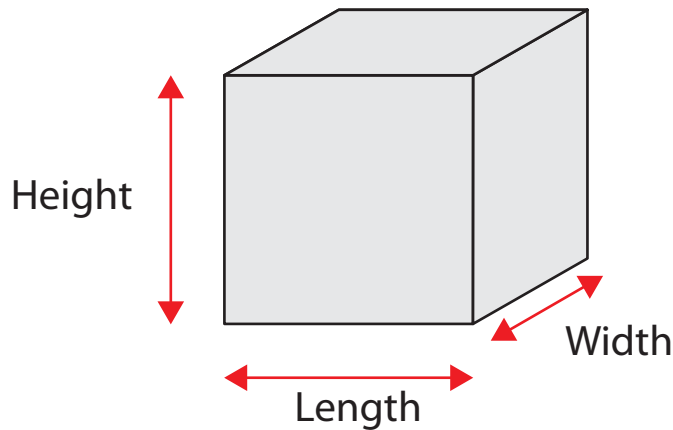

LAYOUT

CONCEPTS

PowerBase Extreme Magnet Pack Larger Magnets Dimensions DCX-PBMXE

The PowerBase extreme magnet pack larger magnets DCX-PBMXE contains the following components:

Qty: 4

Length - 20mm
Width - 8mm
Height - 2mm

Qty: 4

Length - 12mm
Width - 8mm
Height - 2mm

Qty: 4

Length - 25mm
Width - 8mm
Height - 2mm

Qty: 6

Height - 2mm
Diameter - 8mm

Qty: 6

Length - 20mm
Width - 5mm
Height - 2mm